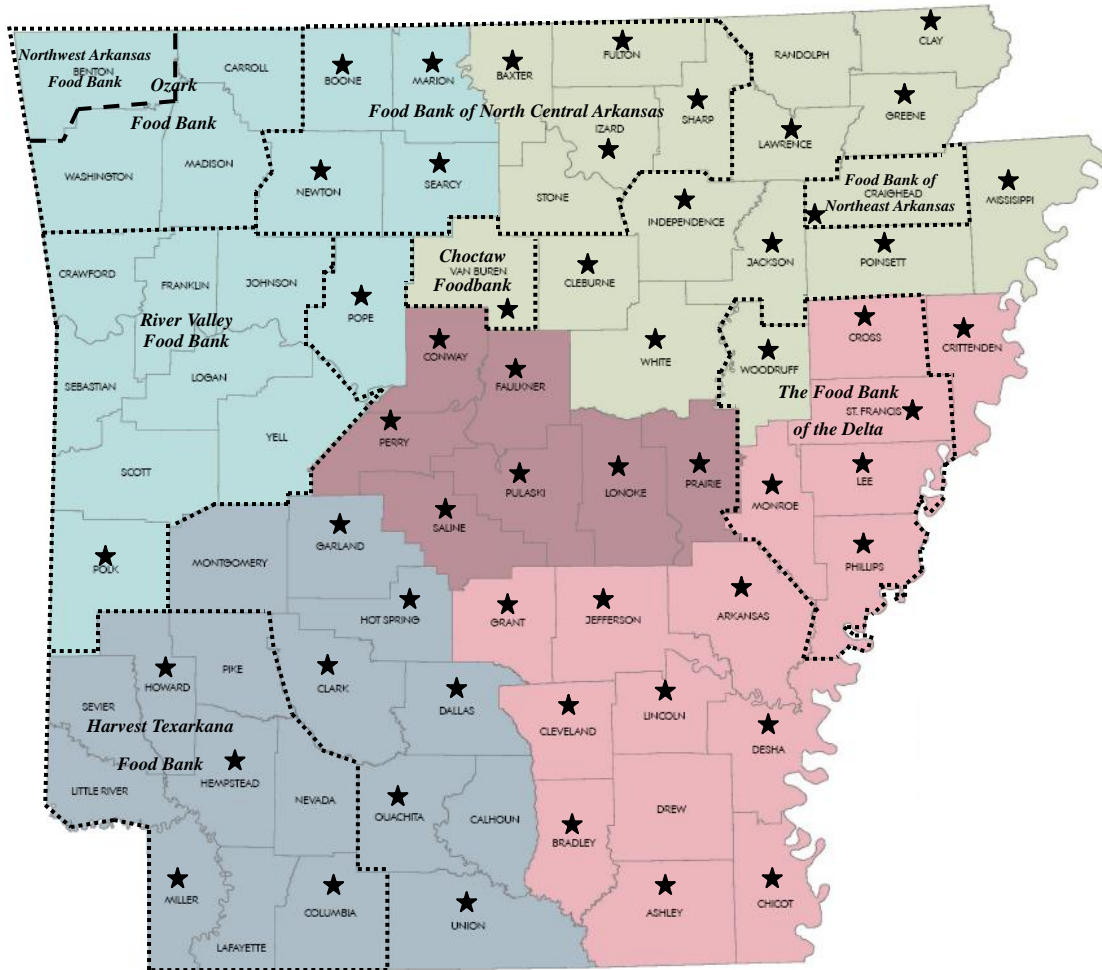

200KReasons Arkansas Food Banks

	Food Bank of N. Central Arkansas		Choctaw Foodbank
Jackson	Arkansas Rice Depot	Washington	Ozark Food Bank
Jefferson	Arkansas Foodbank Network Arkansas Rice Depot	White	Arkansas Foodbank Network Arkansas Rice Depot
Johnson	River Valley Regional Food Bank	Woodruff	Arkansas Rice Depot The Food Bank of the Delta
Lafayette	Harvest Texarkana Reg. Food Bank	Yell	River Valley Regional Food Bank

ARKANSAS FOOD BANKS MAP

Notes:

- ★ Denotes counties where the Arkansas Rice Depot operates.
- In addition, the Arkansas Foodbank serves central and southern counties (*not drawn on map*).

For more information, email 200KReasons@arumc.org
or visit our website www.200KReasons.arumc.org.