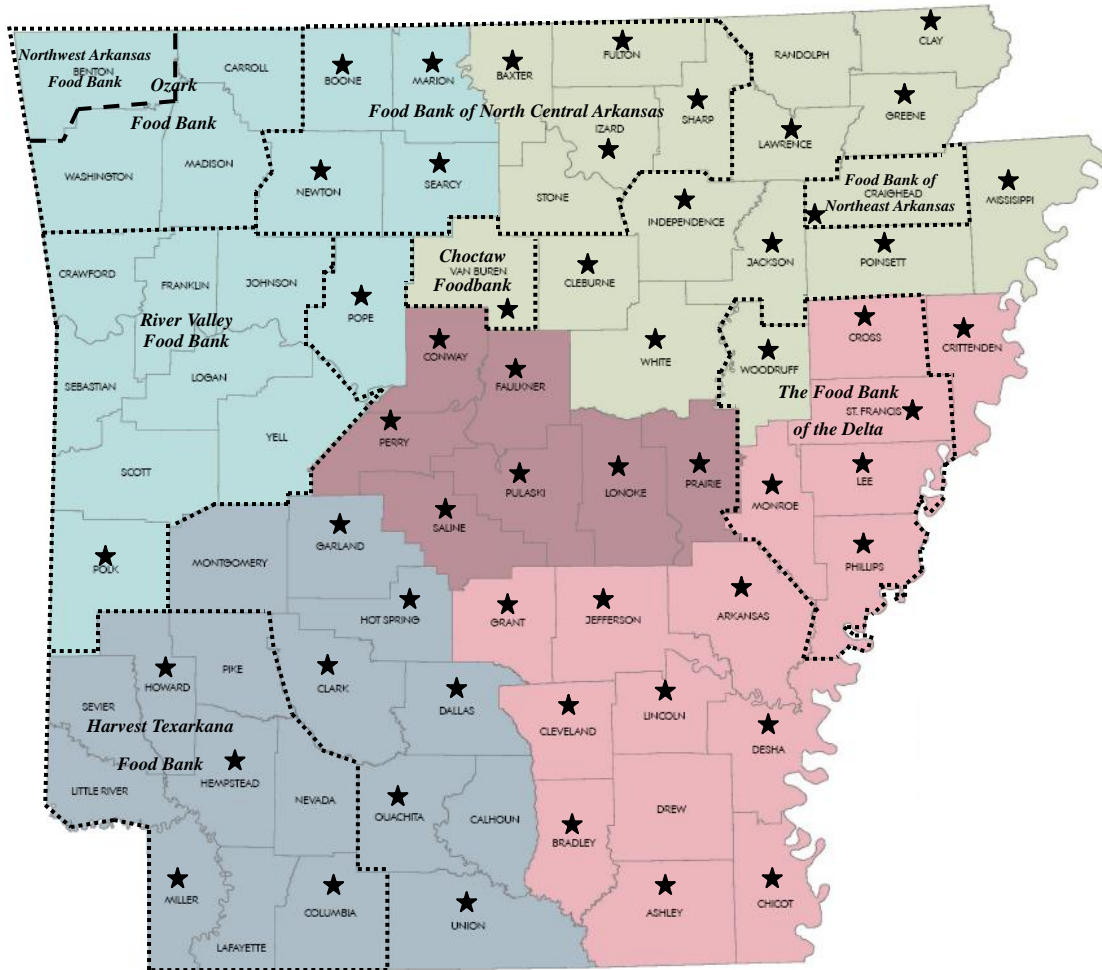

200KReasons Arkansas Food Banks

	Food Bank of N. Central Arkansas		Choctaw Foodbank
Jackson	Arkansas Rice Depot	Washington	Ozark Food Bank
Jefferson	Arkansas Foodbank Network Arkansas Rice Depot	White	Arkansas Foodbank Network Arkansas Rice Depot
Johnson	River Valley Regional Food Bank	Woodruff	Arkansas Rice Depot The Food Bank of the Delta
Lafayette	Harvest Texarkana Reg. Food Bank	Yell	River Valley Regional Food Bank

ARKANSAS FOOD BANKS MAP

Notes:

★ Denotes counties where the Arkansas Rice Depot operates.
In addition, the Arkansas Foodbank serves central and southern counties (*not drawn on map*).

For more information, email 200KReasons@arumc.org
or visit our website www.200KReasons.arumc.org.